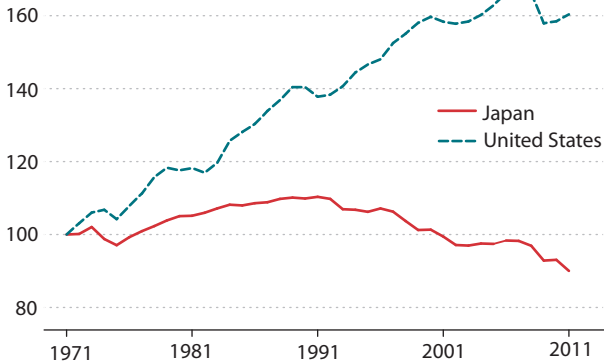

Hours Worked: Japan and the United States

Labor (1971 = 100)

SOURCE: Penn World Table 8.0.